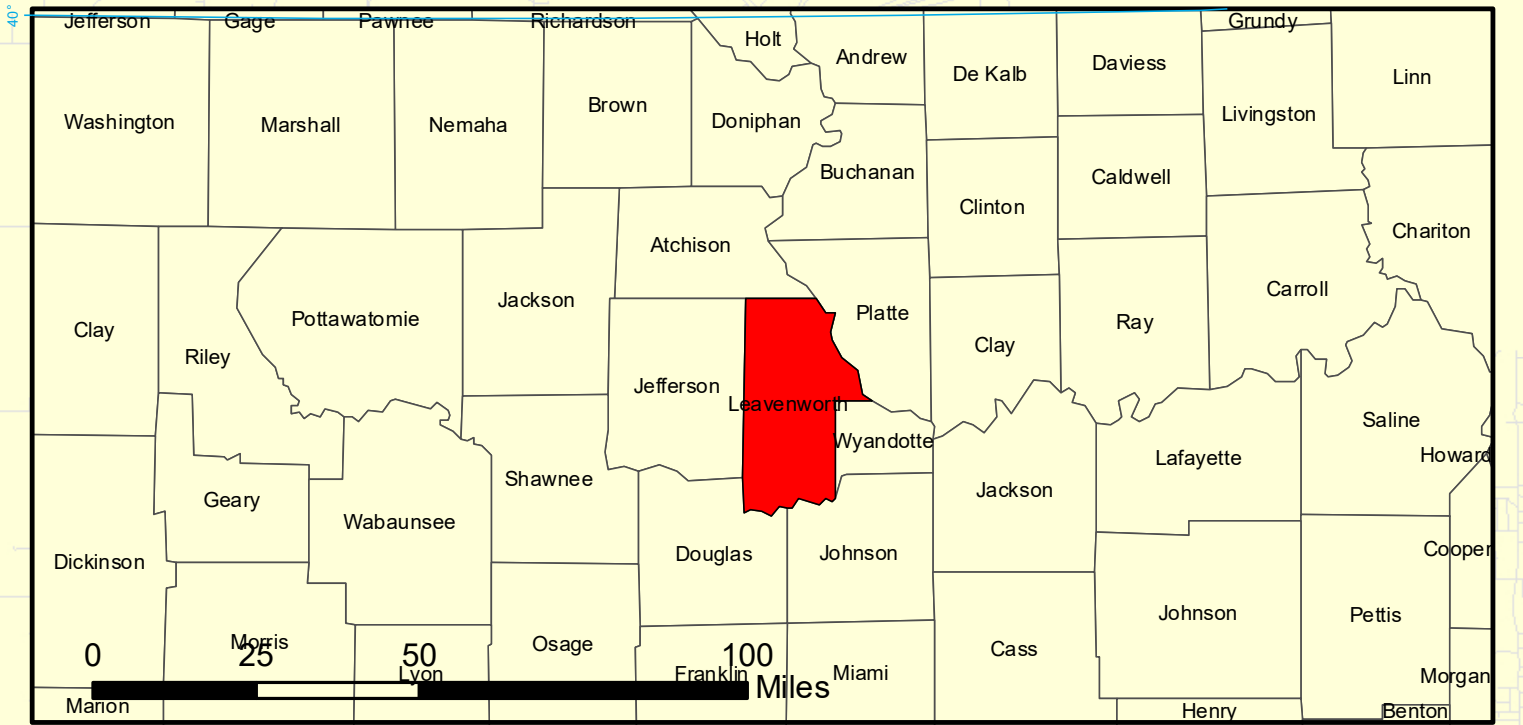

LEAVENWORTH COUNTY KANSAS 2025

State Owned Property in Leavenworth County

Legend

State Owned Property

- Legend**
- City Centerlines
 - City Limits
 - County Boundary
 - Sections
 - GRAVEL
 - HARD SURFACE
 - MINIMUM
 - PRIVATE
 - State Maintained

Projection: NAD 1983 State Plane Kansas 1501 (US Feet)
 Disclaimer: Map is projected in real-world coordinates.
 However, it is not intended for legal purposes.
 Measurement accuracy is not guaranteed.