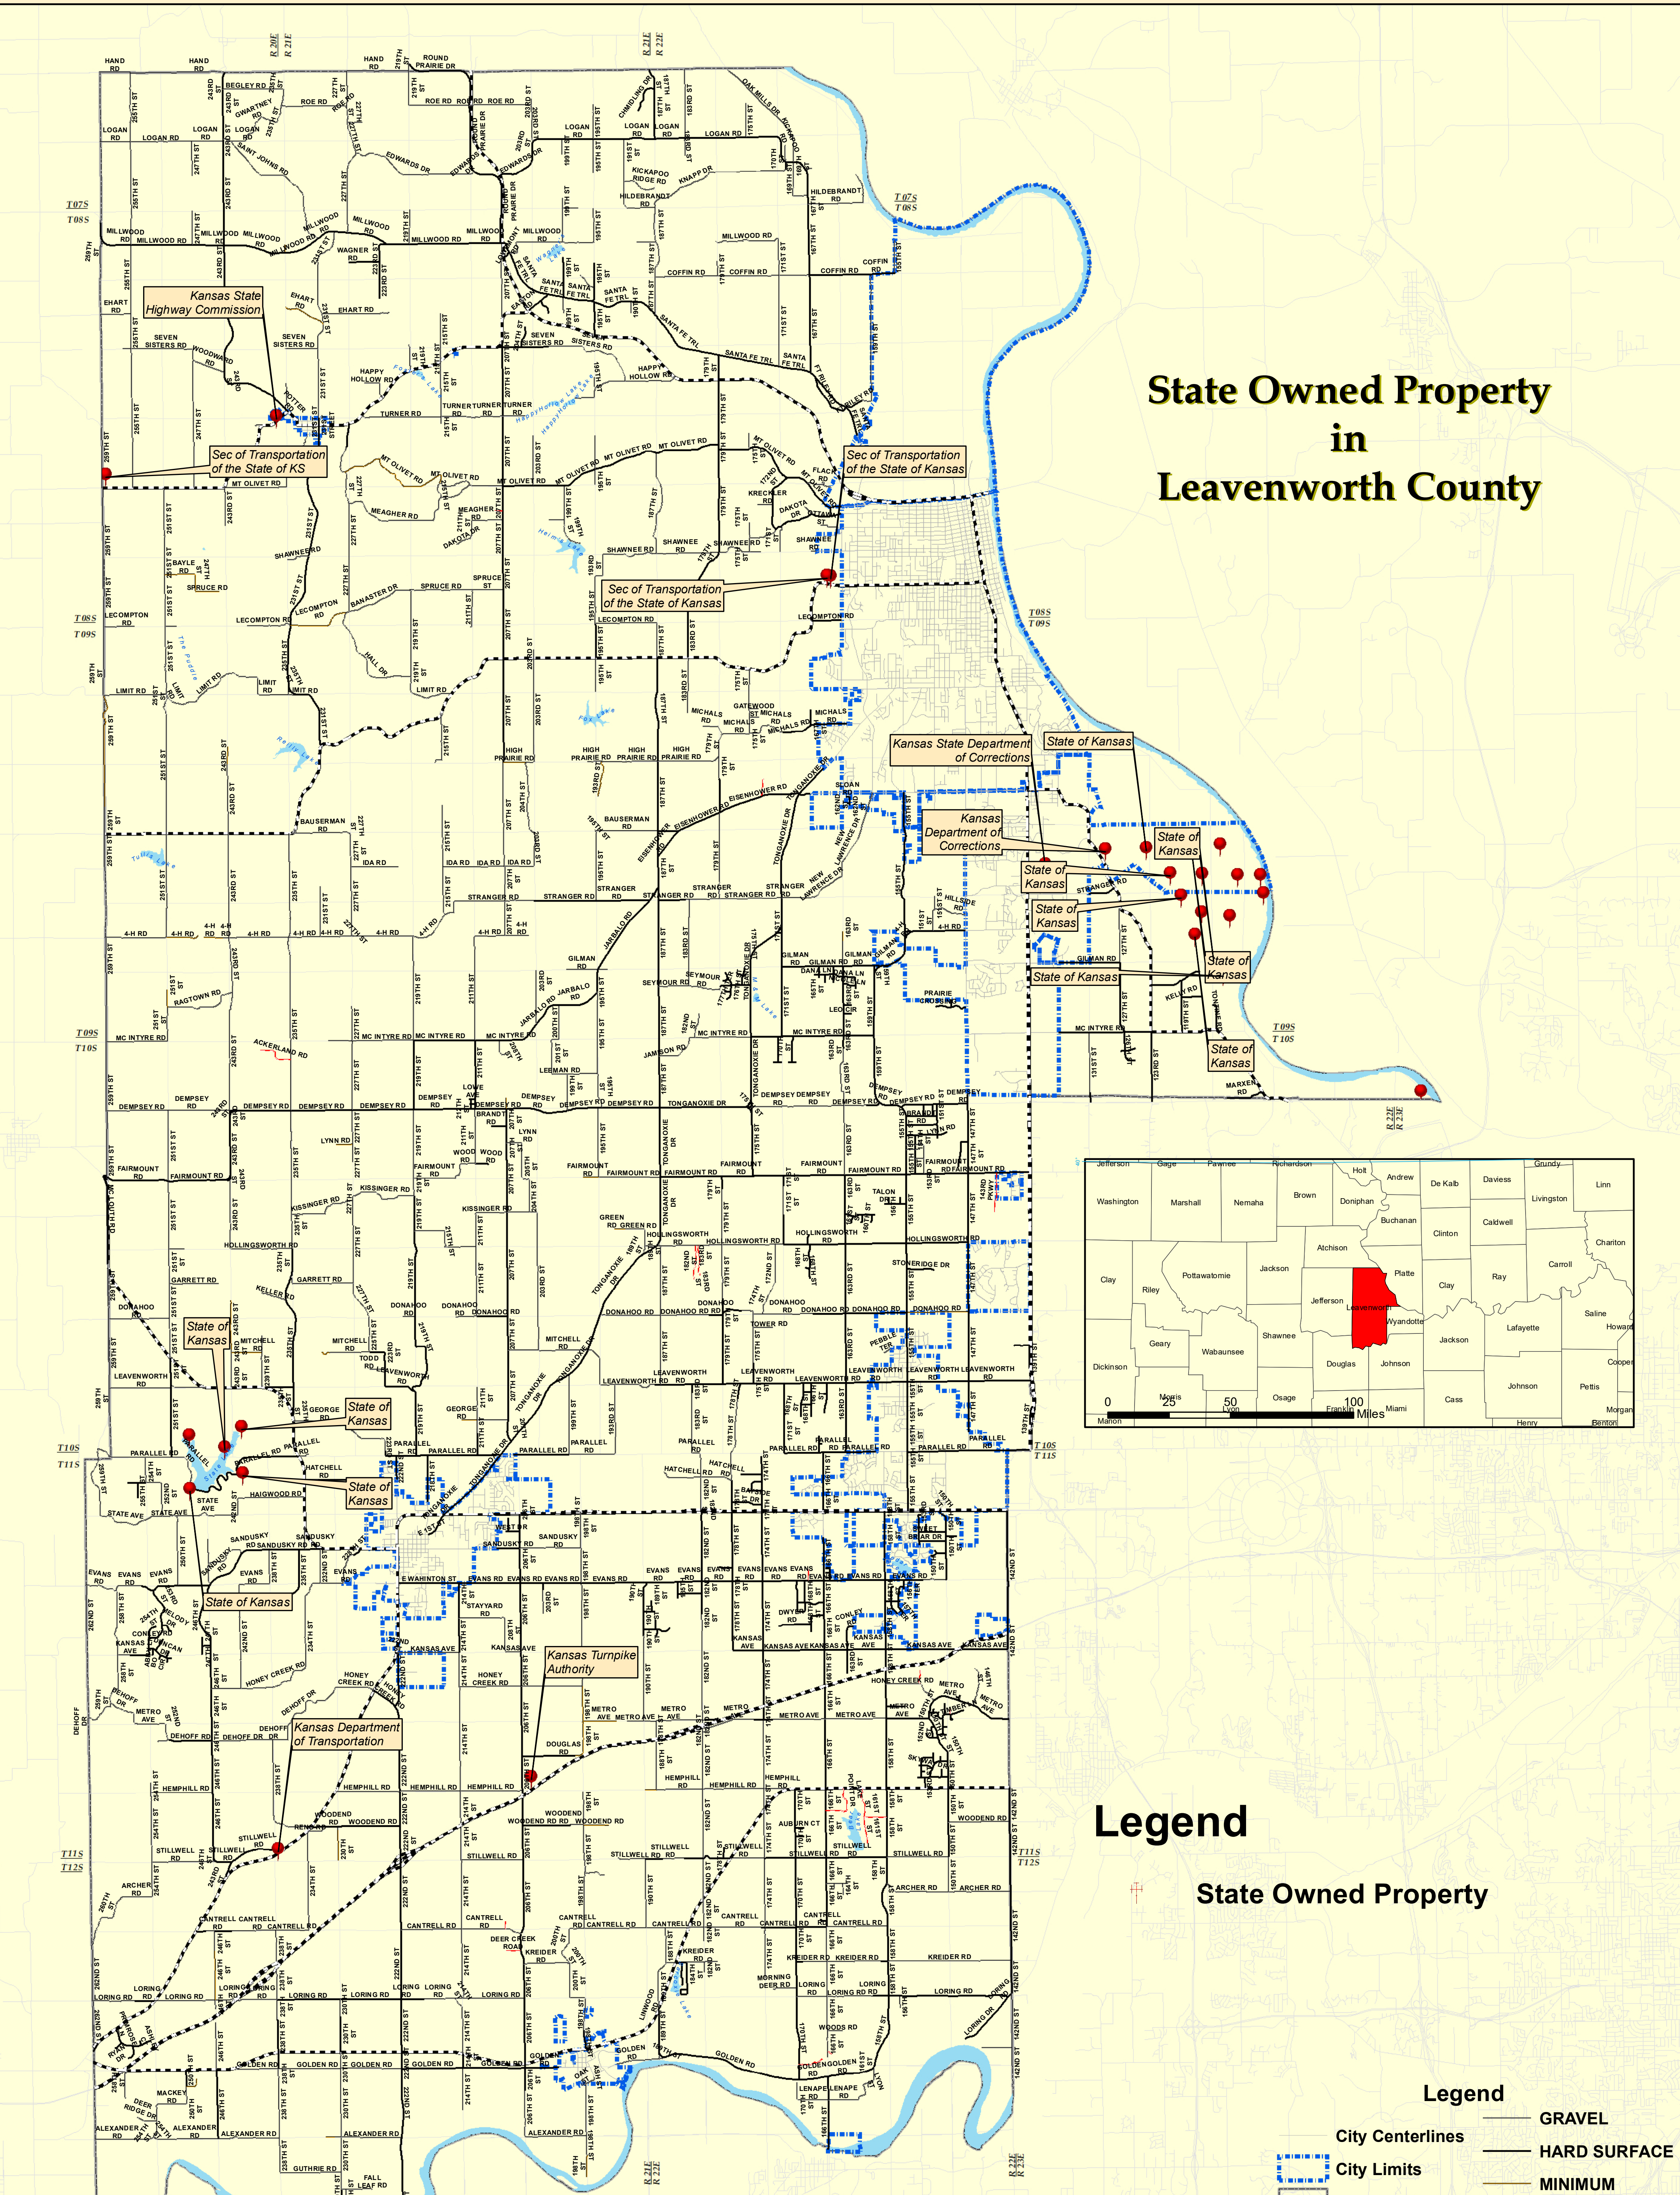

LEAVENWORTH COUNTY KANSAS 2025

State Owned Property in Leavenworth County

Legend

State Owned Property

- Legend**
- City Centerlines
 - City Limits
 - County Boundary
 - Sections
 - GRAVEL
 - HARD SURFACE
 - MINIMUM
 - PRIVATE
 - State Maintained

Projection: NAD 1983 State Plane Kansas 1501 (US Feet)
 Disclaimer: Map is projected in real-world coordinates.
 However, it is not intended for legal purposes.
 Measurement accuracy is not guaranteed.